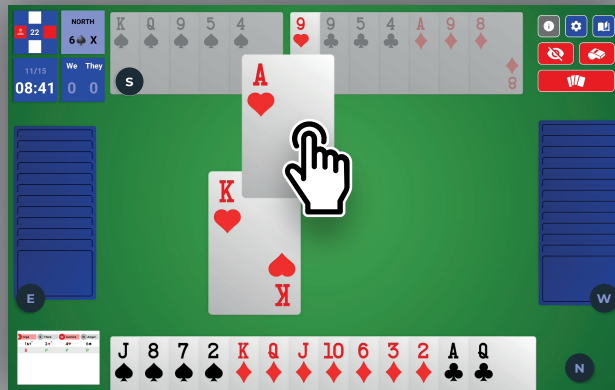

Great for big tournaments

Our software adds a new level of transparency to your tournaments. There's a clock on the screen so players can manage their time better. There is exact information available about slow play. The tournament director receives information about every bid, card, time consumed and will clearly see every break in tempo. Partners can't see each other or directly communicate.

Informations

A clock has been added to improve the flow of the game. You will always know the amount of time left in the round. Above the clock, you will see the Vulnerability and the Dealer. The trick counter is to the right of the clock.

Functions

- Private score
- Cover your tablets screen
- Call tournament director
- Claim tricks

Drag and Drop

When you select a card, it becomes larger. If this is not the card you want, you can select another one. This is an option and can be set to simple or double click.