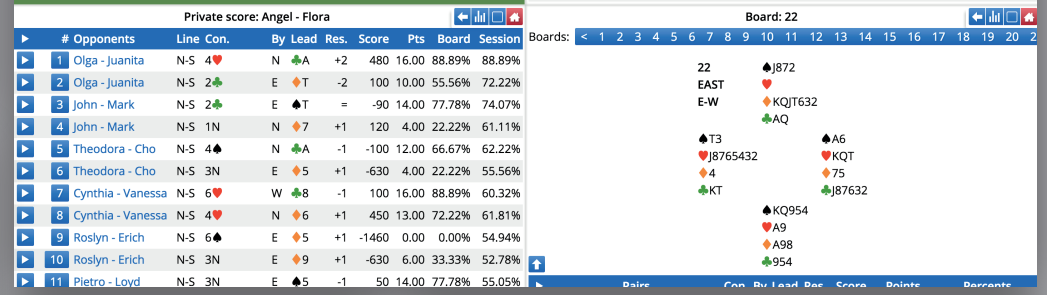

Functions

- Private score
- Cover your tablets screen
- Call tournament director
- Claim tricks

Drag and Drop

When you select a card, it becomes larger. If this is not the card you want, you can select another one. This is an option and can be set to simple or double click.

Bidding

Bidding is intuitive. If you mis-click, you have a few seconds to tap the cancel button. Otherwise, your bid is permanent.

Alerting

The logic behind alerting is similar to what you are used to. The system works when screens (the separating walls) are installed on the table and when they are not. When screens are not installed, you can alert by tapping your partner's bids. When screens are installed, you have to alert your own bid pushing the alert button before bidding and you also have to tap your partner's artificial bids (these alerts will be seen only by your screenmate).

Great for spectators

Love to follow bridge, but can't get to a tournament?

Via our Vugraph functionality, you can experience every tournament online choosing your favorite tables from the entire field. Follow up to four tables and feel the excitement of every move - exactly as it happened. Since there are no operators, there are no mistakes. Plus, all your relevant information is on one screen. The organizer can delay the Vugraph so it's not possible to receive outside information about the boards.

Face down opening lead

The opening lead arrives face down onto the table. It gives time to the partner to ask questions and study the bidding if required.

Tournament Director

The tablet of the TD is prepared to reflect every detail of the game. Every single action is measured and displayed in seconds. The TD can check the time of the arrival to the table for both pairs, the consumed time per pairs, the end of the previous round at a given table, and the system automatically alert the TD when a table is late.