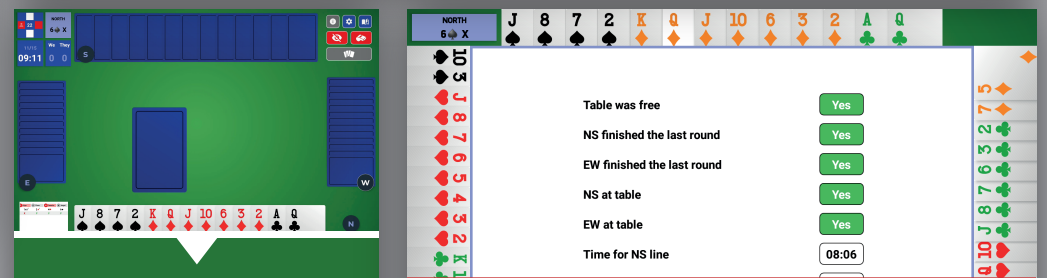

Functions

- Private score
- Cover your tablets screen
- Call tournament director
- Claim tricks

Drag and Drop

When you select a card, it becomes larger. If this is not the card you want, you can select another one. This is an option and can be set to simple or double click.

Bidding

Bidding is intuitive. If you mis-click, you have a few seconds to tap the cancel button. Otherwise, your bid is permanent.

Alerting

The logic behind alerting is similar to what you are used to. The system works when screens (the separating walls) are installed on the table and when they are not. When screens are not installed, you can alert by tapping your partner's bids. When screens are installed, you have to alert your own bid pushing the alert button before bidding and you also have to tap your partner's artificial bids (these alerts will be seen only by your screenmate).

Great for spectators

Love to follow bridge, but can't get to a tournament?

Via our Vugraph functionality, you can experience every tournament online choosing your favorite tables from the entire field. Follow up to four tables and feel the excitement of every move - exactly as it happened. Since there are no operators, there are no mistakes. Plus, all your relevant information is on one screen. The organizer can delay the Vugraph so it's not possible to receive outside information about the boards.

Face down opening lead

The opening lead arrives face down onto the table. It gives time to the partner to ask questions and study the bidding if required.

Tournament Director

The tablet of the TD is prepared to reflect every detail of the game. Every single action is measured and displayed in seconds. The TD can check the time of the arrival to the table for both pairs, the consumed time per pairs, the end of the previous round at a given table, and the system automatically alert the TD when a table is late.